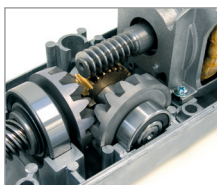

Automation for swing gates

DESIGN AND TECHNOLOGY

Designed to enhance any sort of gate, it fits into any setting. The elegant, wrap-around line of the two die cast aluminium shells makes Jet an original example of Italian-made creativity. Thanks to the extractable connector, installation and maintenance are quick and easy. The capacitor is built into the reduction gear and the regulating limit switches allow quick adjustment of travel. The heart of Jet is the mechanical transmission, designed without cutting any corners to ensure the utmost reliability and to allow a range of use that's wider than the standard. All of the components turn on ball bearings which eliminate friction and noise. The use of steel and bronze ensures duration and reliability even in severe conditions. The manual-release handle is made of die cast aluminium with personalized key and ABS lock cover. It is located on the upperpart of the reduction gear to allow immediate, practical use with minimum effort.

Alluminium frame

Mechanical limit switch

Bronze gear

Easy and quick cable connector

Two color option, gray or black

TECHNICAL DATA		JET 230 F	JET 230 S	JET 24
Power supply	(Vac 50Hz)	230	230	230
Motor power supply	(Vac/Vdc)	230	230	24
Motor power	(W)	200	170	50
Operating temperature	(°C)	-20 ÷ +55	-20 ÷ +55	-20 ÷ +55
Run	(mm)	360	360	360
Speed	(m/min)	0,016	0,01	0,013 ÷ 0,016
Cycle of work	(%)	30	30	90
Dimensions	(mm)	100x820x110	100x820x110	100x820x110
Automation weight	(Kg)	8	8	7
Gate max weight	(m/Kg)	3m / 600Kg	3m / 600Kg	3m / 600Kg

- * Quality Italian Product
- * Easy installation
- * Fast, simple setup

Installer Details

Swing gate motor accessories

BRKOUT

Outward post brackets

CISA DBL

Horizontal electric lock

GRNSTP

Ground gate stop

LOCK VE

Vertical electric lock

KSW 100

Key Switch WAS

RX FRED 2 KGI

Garage door opener

KPD 500 KGI