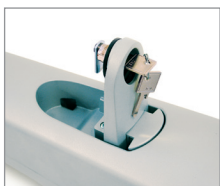

Automation for swing gates

DESIGN AND TECHNOLOGY

Designed to enhance any sort of gate, it fits into any setting. The elegant, wrap-around line of the two die cast aluminium shells makes Jet an original example of Italian-made creativity. Thanks to the extractable connector, installation and maintenance are quick and easy. The capacitor is built into the reduction gear and the regulating limit switches allow quick adjustment of travel. The heart of Jet is the mechanical transmission, designed without cutting any corners to ensure the utmost reliability and to allow a range of use that's wider than the standard. All of the components turn on ball bearings which eliminate friction and noise. The use of steel and bronze ensures duration and reliability even in severe conditions. The manual-release handle is made of die cast aluminium with personalized key and ABS lock cover. It is located on the upperpart of the reduction gear to allow immediate, practical use with minimum effort.

Alluminium frame

Mechanical limit switch

Bronze gear

Easy and quick cable connector

Two color option, gray or black

TECHNICAL DATA		JET 230 F	JET 230 S	JET 24
Power supply	(Vac 50Hz)	230	230	230
Motor power supply	(Vac/Vdc)	230	230	24
Motor power	(W)	200	170	50
Operating temperature	(°C)	-20 ÷ +55	-20 ÷ +55	-20 ÷ +55
Run	(mm)	360	360	360
Speed	(m/min)	0,016	0,01	0,013 ÷ 0,016
Cycle of work	(%)	30	30	90
Dimensions	(mm)	100x820x110	100x820x110	100x820x110
Automation weight	(Kg)	8	8	7
Gate max weight	(m/Kg)	3m / 600Kg	3m / 600Kg	3m / 600Kg

- * Quality Italian Product
- * Easy installation
- * Fast, simple setup

Installer Details

Swing gate motor accessories

BRKOUT

Outward post brackets

CISA DBL

Horizontal electric lock

GRNSTP

Ground gate stop

LOCK VE

Vertical electric lock

KSW 100

Key Switch WAS

RX FRED 2 KGI

Garage door opener

KPD 500 KGI