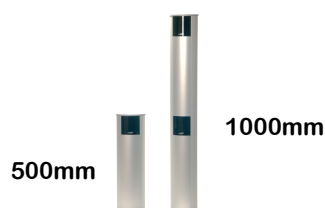

Automation for swing gates

DESIGN AND TECHNOLOGY

Designed to enhance any sort of gate, it fits into any setting. The elegant, wrap-around line of the two die cast aluminium shells makes Jet an original example of Italian-made creativity. Thanks to the extractable connector, installation and maintenance are quick and easy. The capacitor is built into the reduction gear and the regulating limit switches allow quick adjustment of travel. The heart of Jet is the mechanical transmission, designed without cutting any corners to ensure the utmost reliability and to allow a range of use that's wider than the standard. All of the components turn on ball bearings which eliminate friction and noise. The use of steel and bronze ensures duration and reliability even in severe conditions. The manual-release handle is made of die cast aluminium with personalized key and ABS lock cover. It is located on the upperpart of the reduction gear to allow immediate, practical use with minimum effort.

Antenna

code

Ground loop controller

KSW 100

Courtesy light

Post -tower

Safety beam towers

PEB 200A W/L