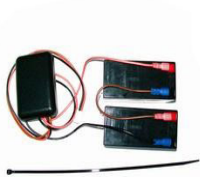

Automation for swing gates

DESIGN AND TECHNOLOGY

Designed to enhance any sort of gate, it fits into any setting. The elegant, wrap-around line of the two die cast aluminium shells makes Jet an original example of Italian-made creativity. Thanks to the extractable connector, installation and maintenance are quick and easy. The capacitor is built into the reduction gear and the regulating limit switches allow quick adjustment of travel. The heart of Jet is the mechanical transmission, designed without cutting any corners to ensure the utmost reliability and to allow a range of use that's wider than the standard. All of the components turn on ball bearings which eliminate friction and noise. The use of steel and bronze ensures duration and reliability even in severe conditions. The manual-release handle is made of die cast aluminium with personalized key and ABS lock cover. It is located on the upperpart of the reduction gear to allow immediate, practical use with minimum effort.

Alluminium frame

Mechanical limit switch

Bronze gear

Easy and quick cable connector

Two color option, gray or black

TECHNICAL DATA		JET 230 F	JET 230 S	JET 24
Power supply	(Vac 50Hz)	230	230	230
Motor power supply	(Vac/Vdc)	230	230	24
Motor power	(W)	200	170	50
Operating temperature	(°C)	-20 ÷ +55	-20 ÷ +55	-20 ÷ +55
Run	(mm)	360	360	360
Speed	(m/min)	0,016	0,01	0,013 ÷ 0,016
Cycle of work	(%)	30	30	90
Dimensions	(mm)	100x820x110	100x820x110	100x820x110
Automation weight	(Kg)	8	8	7
Gate max weight	(m/Kg)	3m / 600Kg	3m / 600Kg	3m / 600Kg

Ground gate stop

LOCK VE

Vertical electric lock

KSW 100

Key Switch WAS

RX FRED 2 KGI

Garage door opener

KPD 500 KGI

Keypad 500 codes

KPDWLKGI

wireless keypad

SLA BACKUP 2.2/7

Battery backup 2.2/7 ah

RX FRED 2 KGI

Safety beams

KPD 500 KGI