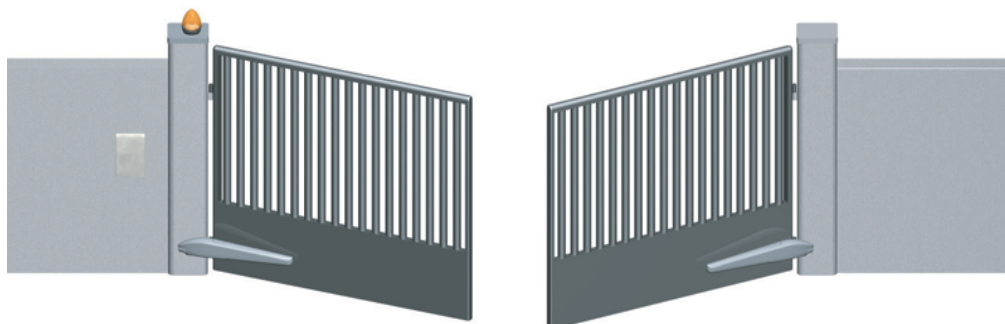

Automation for swing gates

DESIGN AND TECHNOLOGY

Designed to enhance any sort of gate, it fits into any setting. The elegant, wrap-around line of the two die cast aluminium shells makes Jet an original example of Italian-made creativity. Thanks to the extractable connector, installation and maintenance are quick and easy. The capacitor is built into the reduction gear and the regulating limit switches allow quick adjustment of travel. The heart of Jet is the mechanical transmission, designed without cutting any corners to ensure the utmost reliability and to allow a range of use that's wider than the standard. All of the components turn on ball bearings which eliminate friction and noise. The use of steel and bronze ensures duration and reliability even in severe conditions. The manual-release handle is made of die cast aluminium with personalized key and ABS lock cover. It is located on the upperpart of the reduction gear to allow immediate, practical use with minimum effort.

Alluminium frame

Mechanical limit switch

Bronze gear

Easy and quick cable connector

Two color option, gray or black

TECHNICAL DATA		JET 230 F	JET 230 S	JET 24
Power supply	(Vac 50Hz)	230	230	230
Motor power supply	(Vac/Vdc)	230	230	24
Motor power	(W)	200	170	50
Operating temperature	(°C)	-20 ÷ +55	-20 ÷ +55	-20 ÷ +55
Run	(mm)	360	360	360
Speed	(m/min)	0,016	0,01	0,013 ÷ 0,016
Cycle of work	(%)	30	30	90
Dimensions	(mm)	100x820x110	100x820x110	100x820x110
Automation weight	(Kg)	8	8	7
Gate max weight	(m/Kg)	3m / 600Kg	3m / 600Kg	3m / 600Kg

- * Quality Italian Product
- * Easy installation
- * Fast, simple setup

Installer Details

Swing gate motor accessories

BRKOUT

Outward post brackets

CISA DBL

Horizontal electric lock

GRNSTP